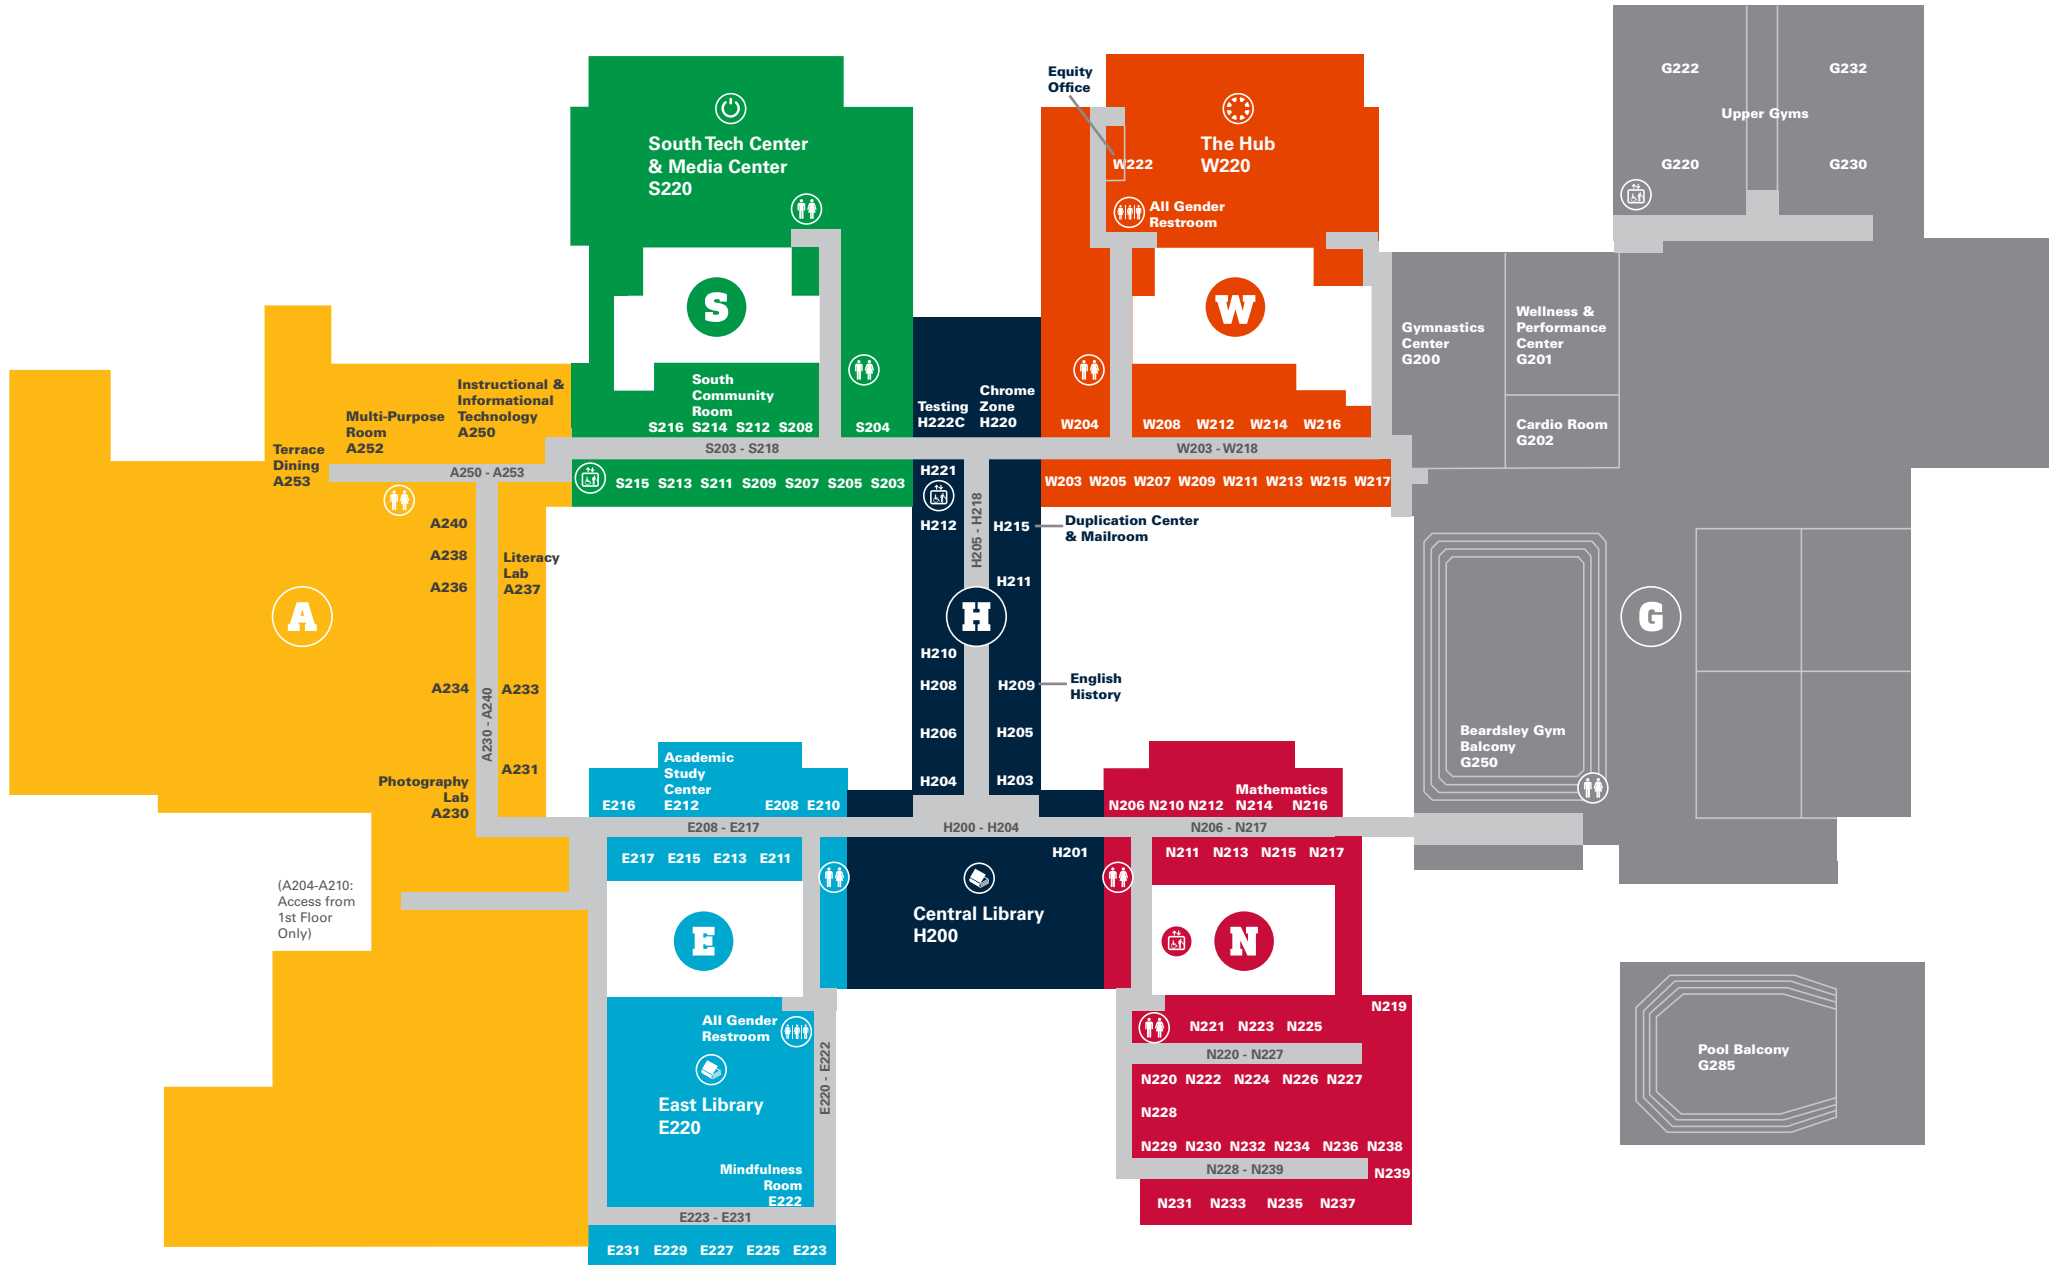

This map reflects locations as of August 2023.

Wildkit Drive

Dodge Avenue

(A204-A210:
Access from
1st Floor
Only)