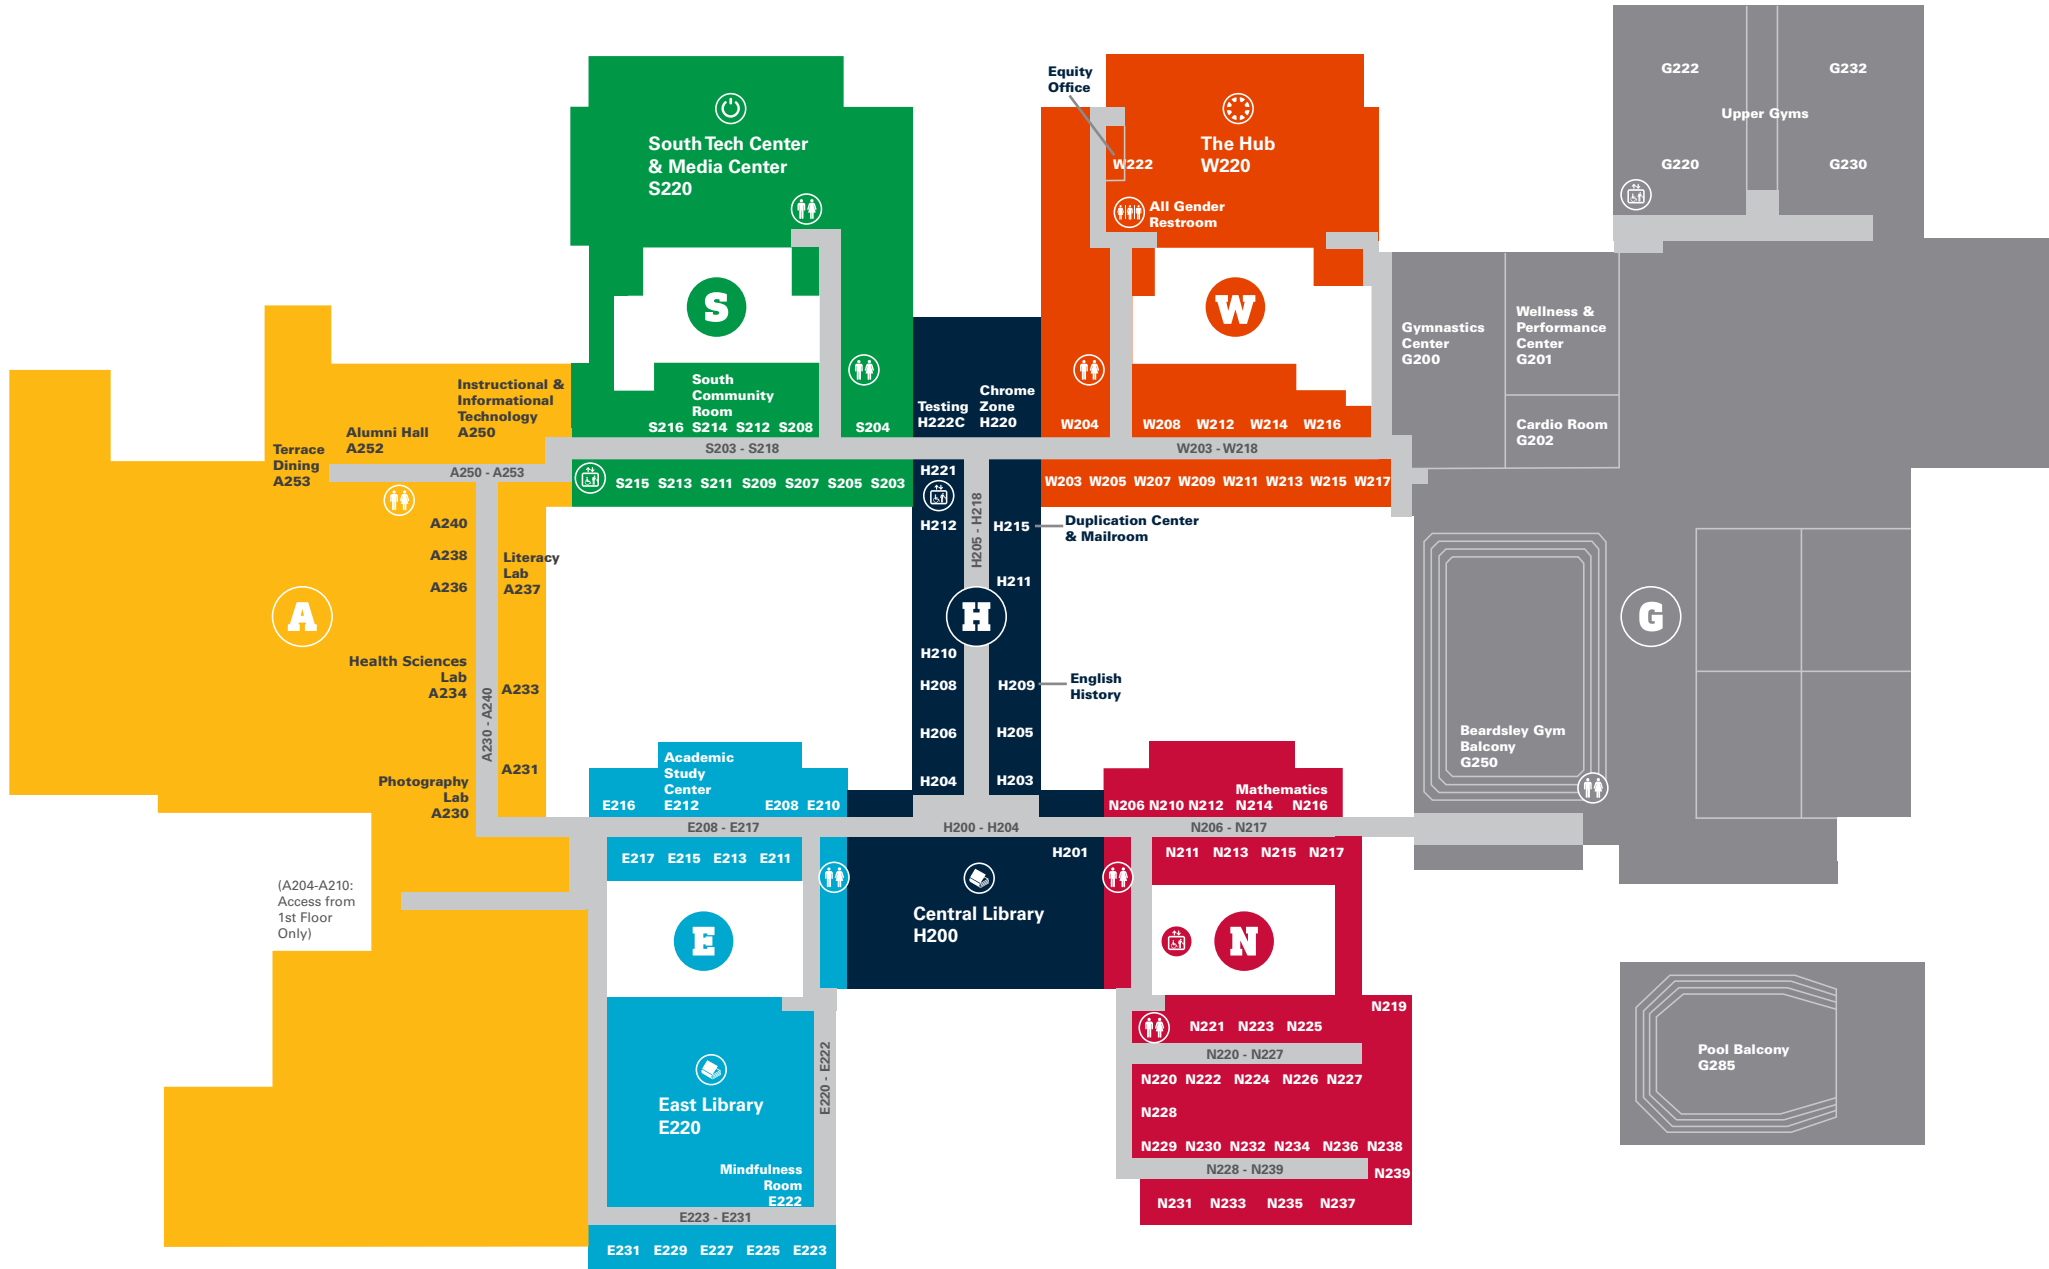

This map reflects locations as of July 2024.

Wildkit Drive

Dodge Avenue

(A204-A210:
Access from
1st Floor
Only)