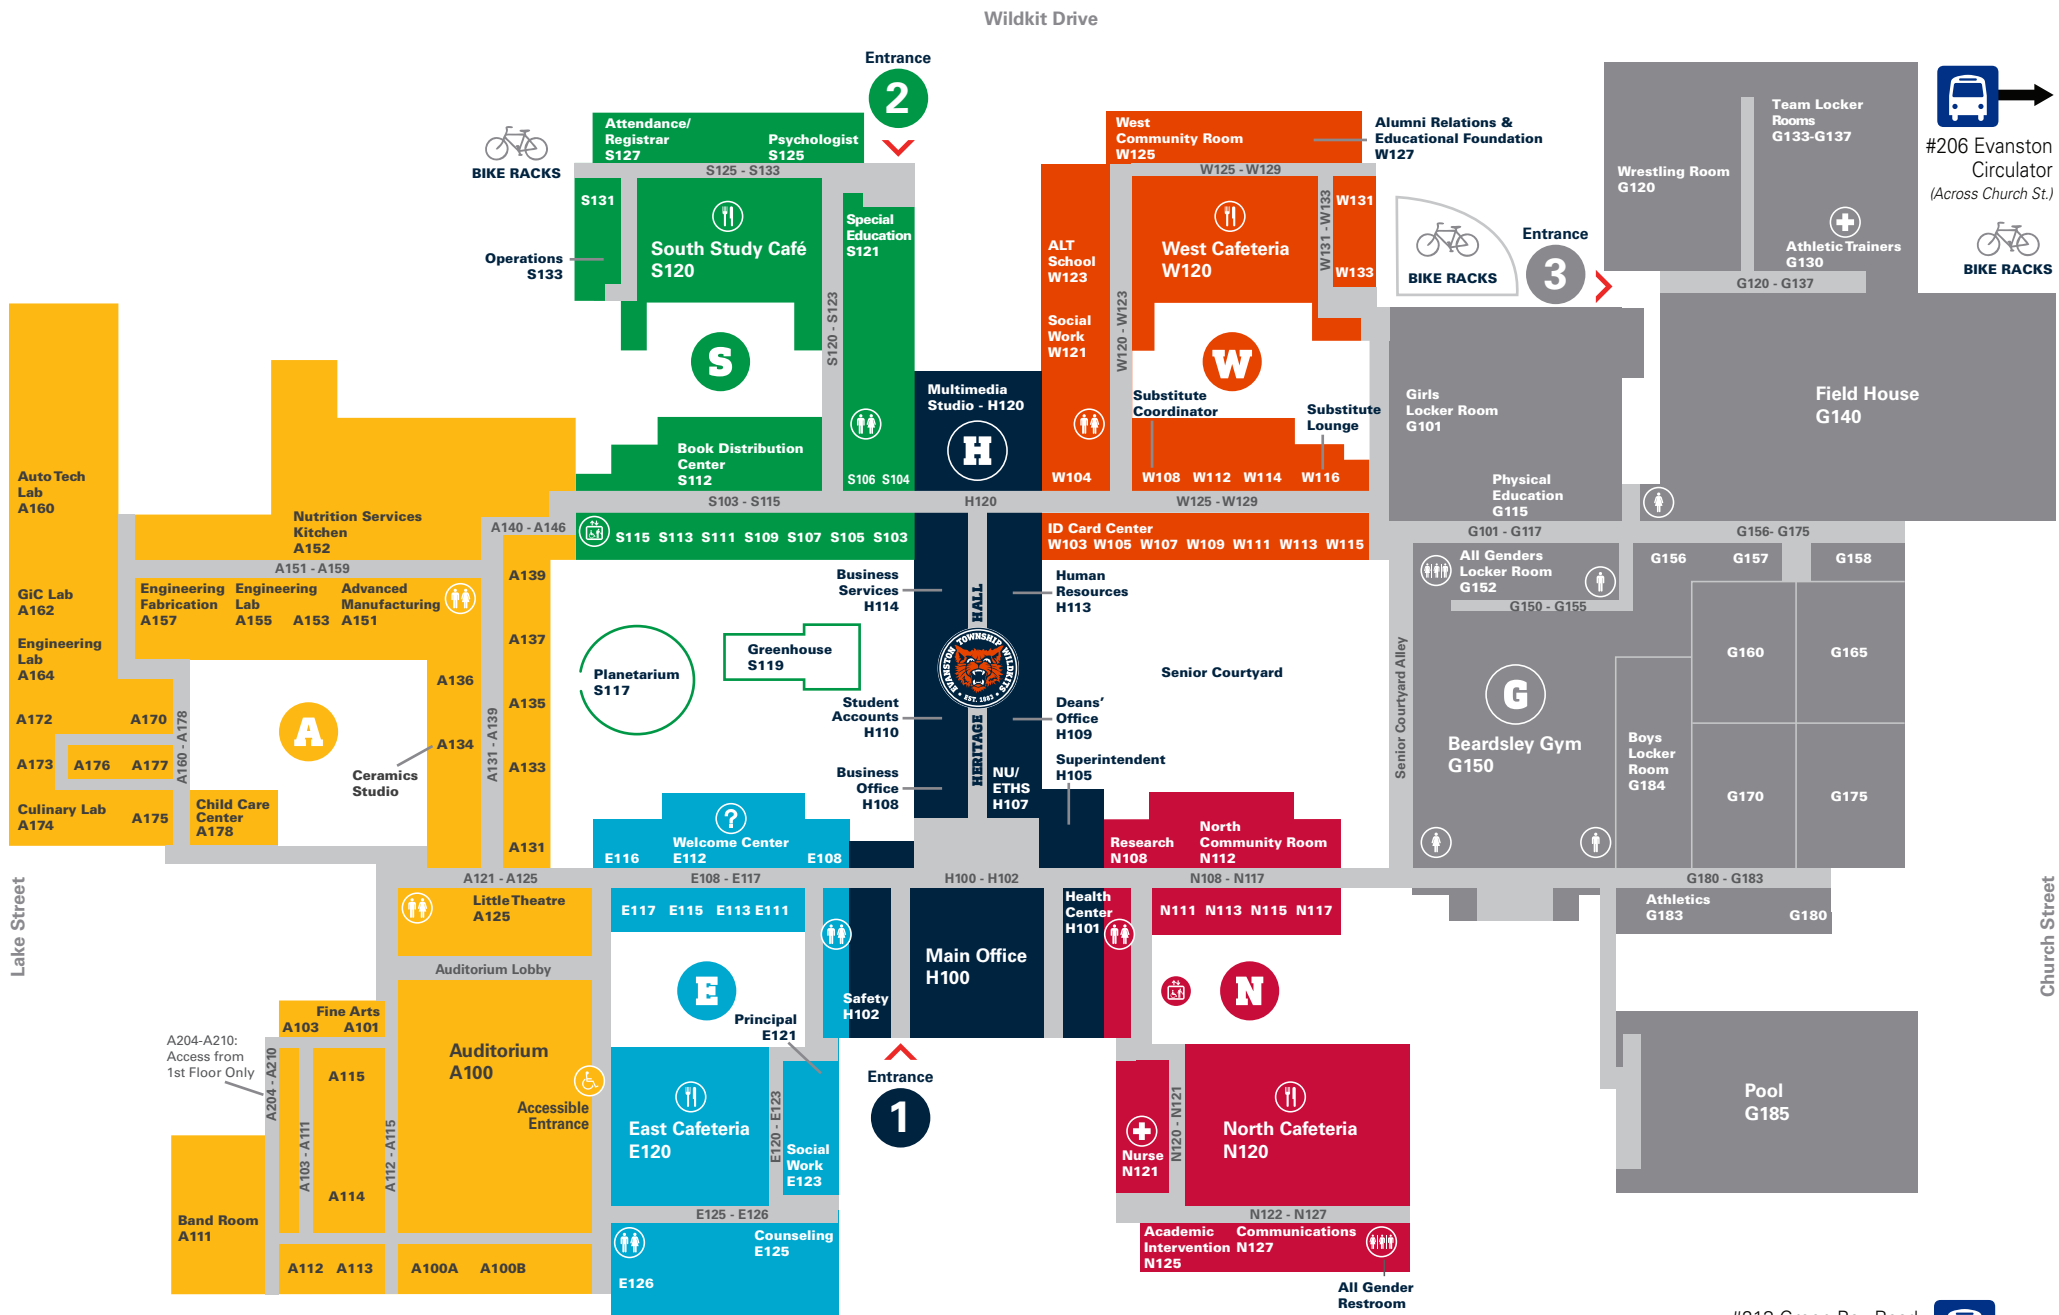

This map reflects locations as of September 2018

Lake Street

Church Street

Wildkit Drive

Dodge Avenue

#93 California/Dodge
#206 Evanston Circulator

#213 Green Bay Road
#93 California/Dodge
#206 Evanston Circulator
(Stop located across Dodge Avenue)

#206 Evanston
Circulator
(Across Church St.)