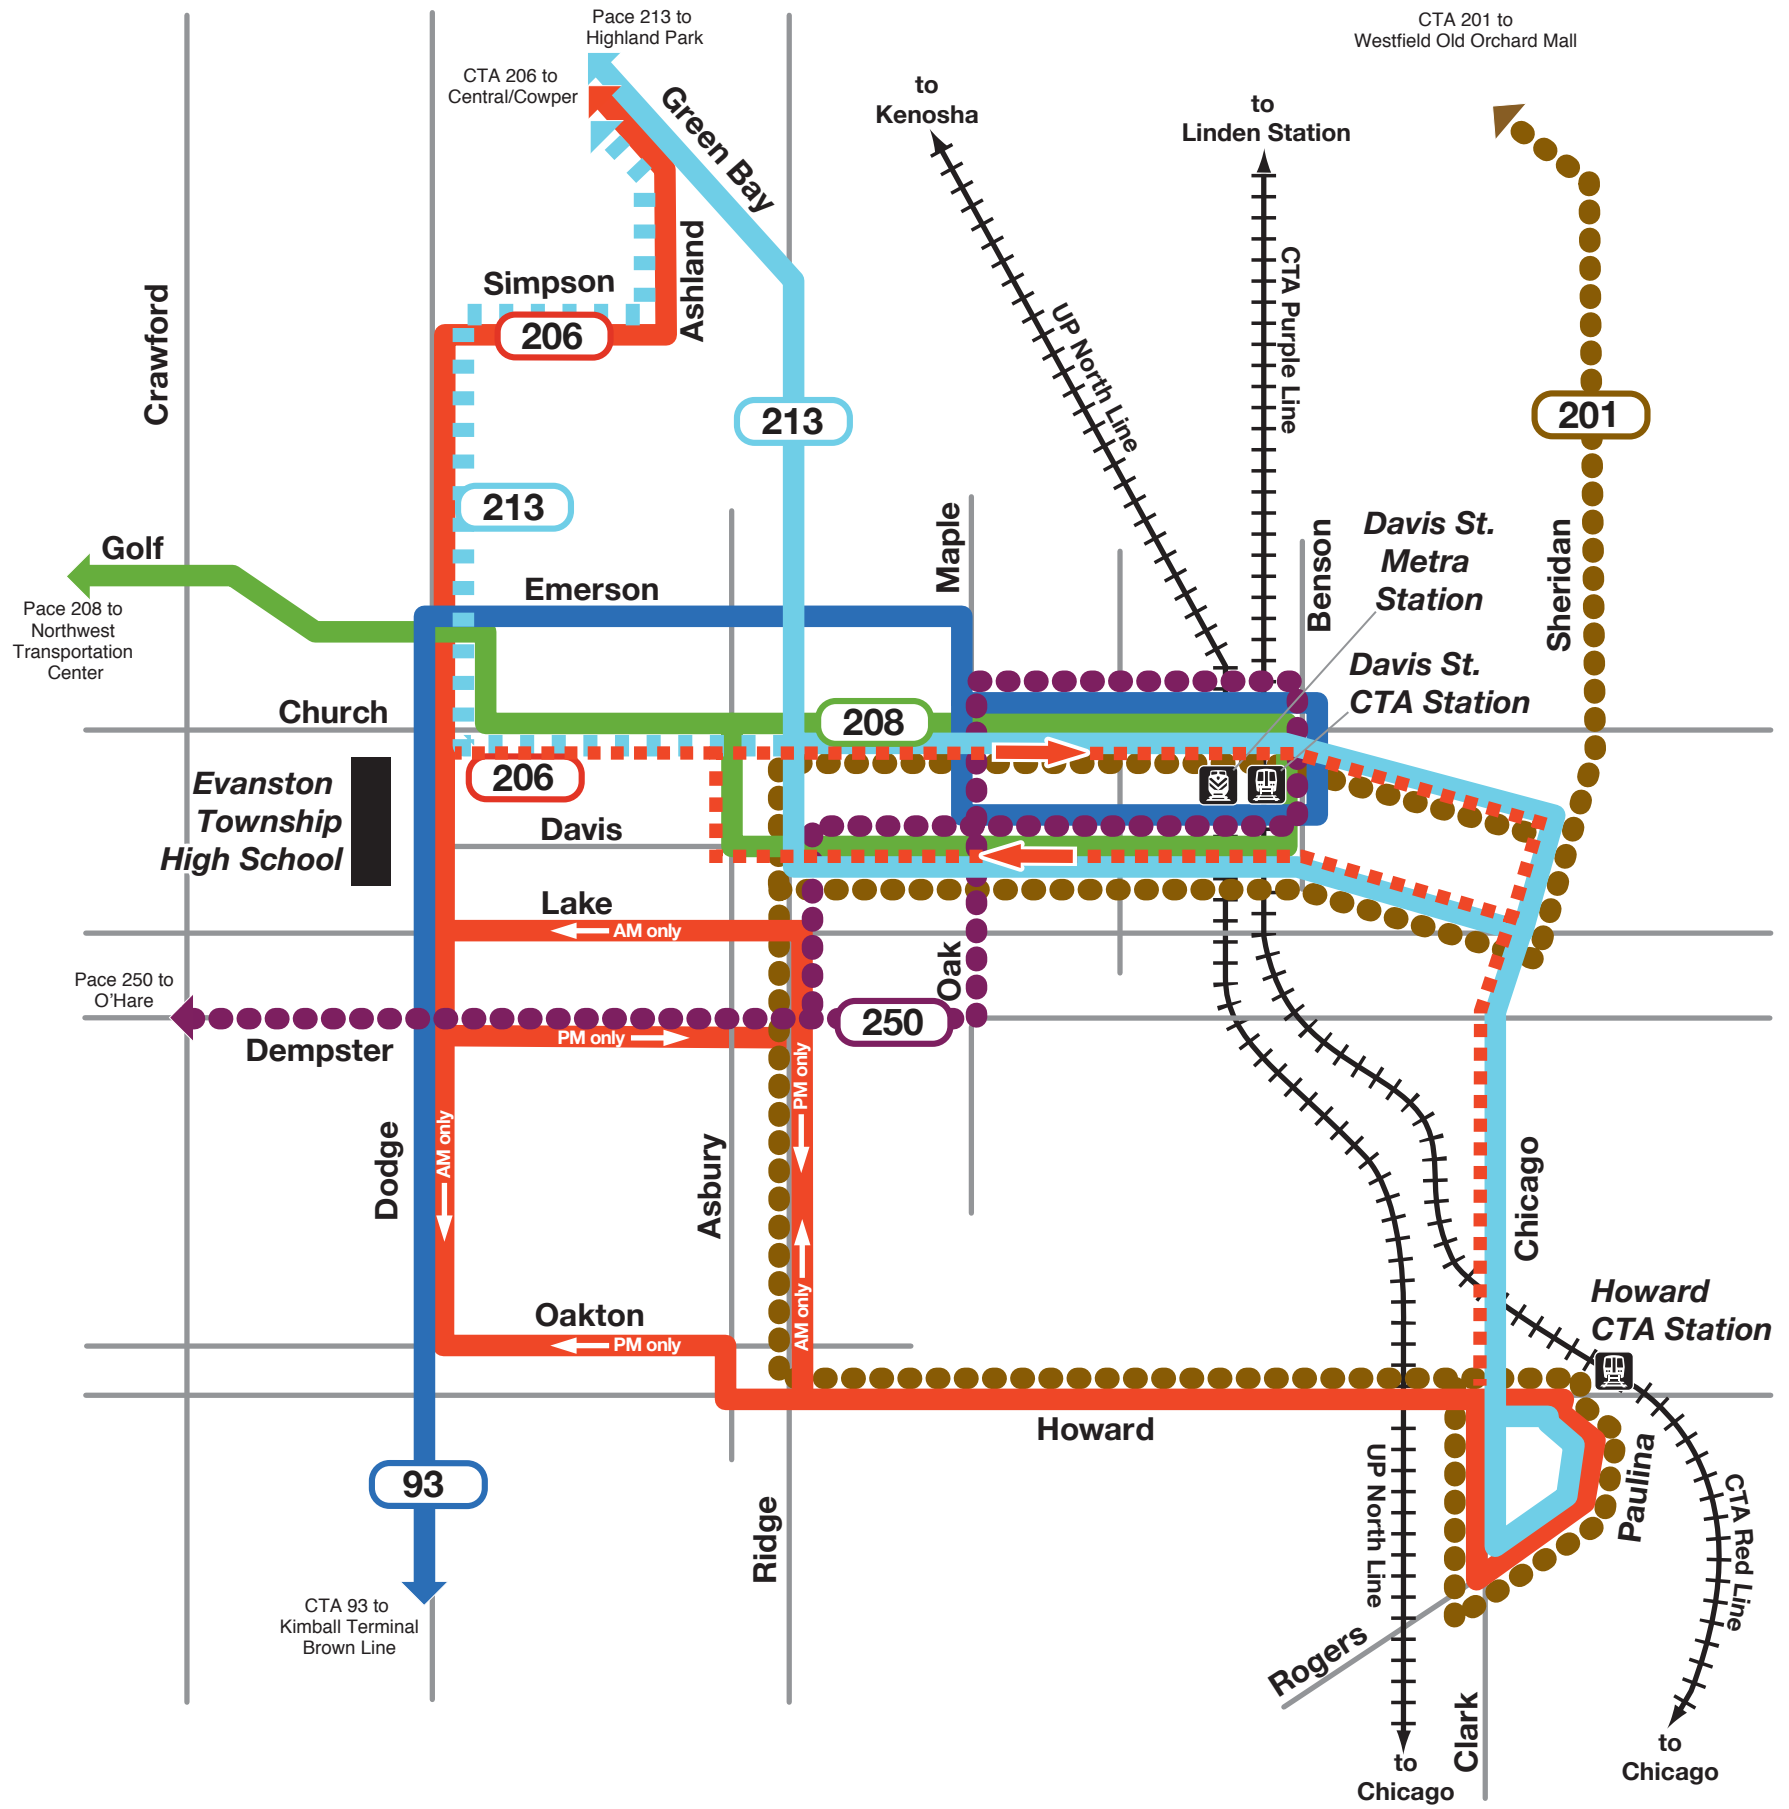

2019-2020 Evanston Township High School Transit Guide

Route Legend

Pace Routes

- 208
- 213
- - - 213 Certain trips only.
- 250

CTA Routes

- 93
- 201
- 206
- - - 206 Certain trips only.