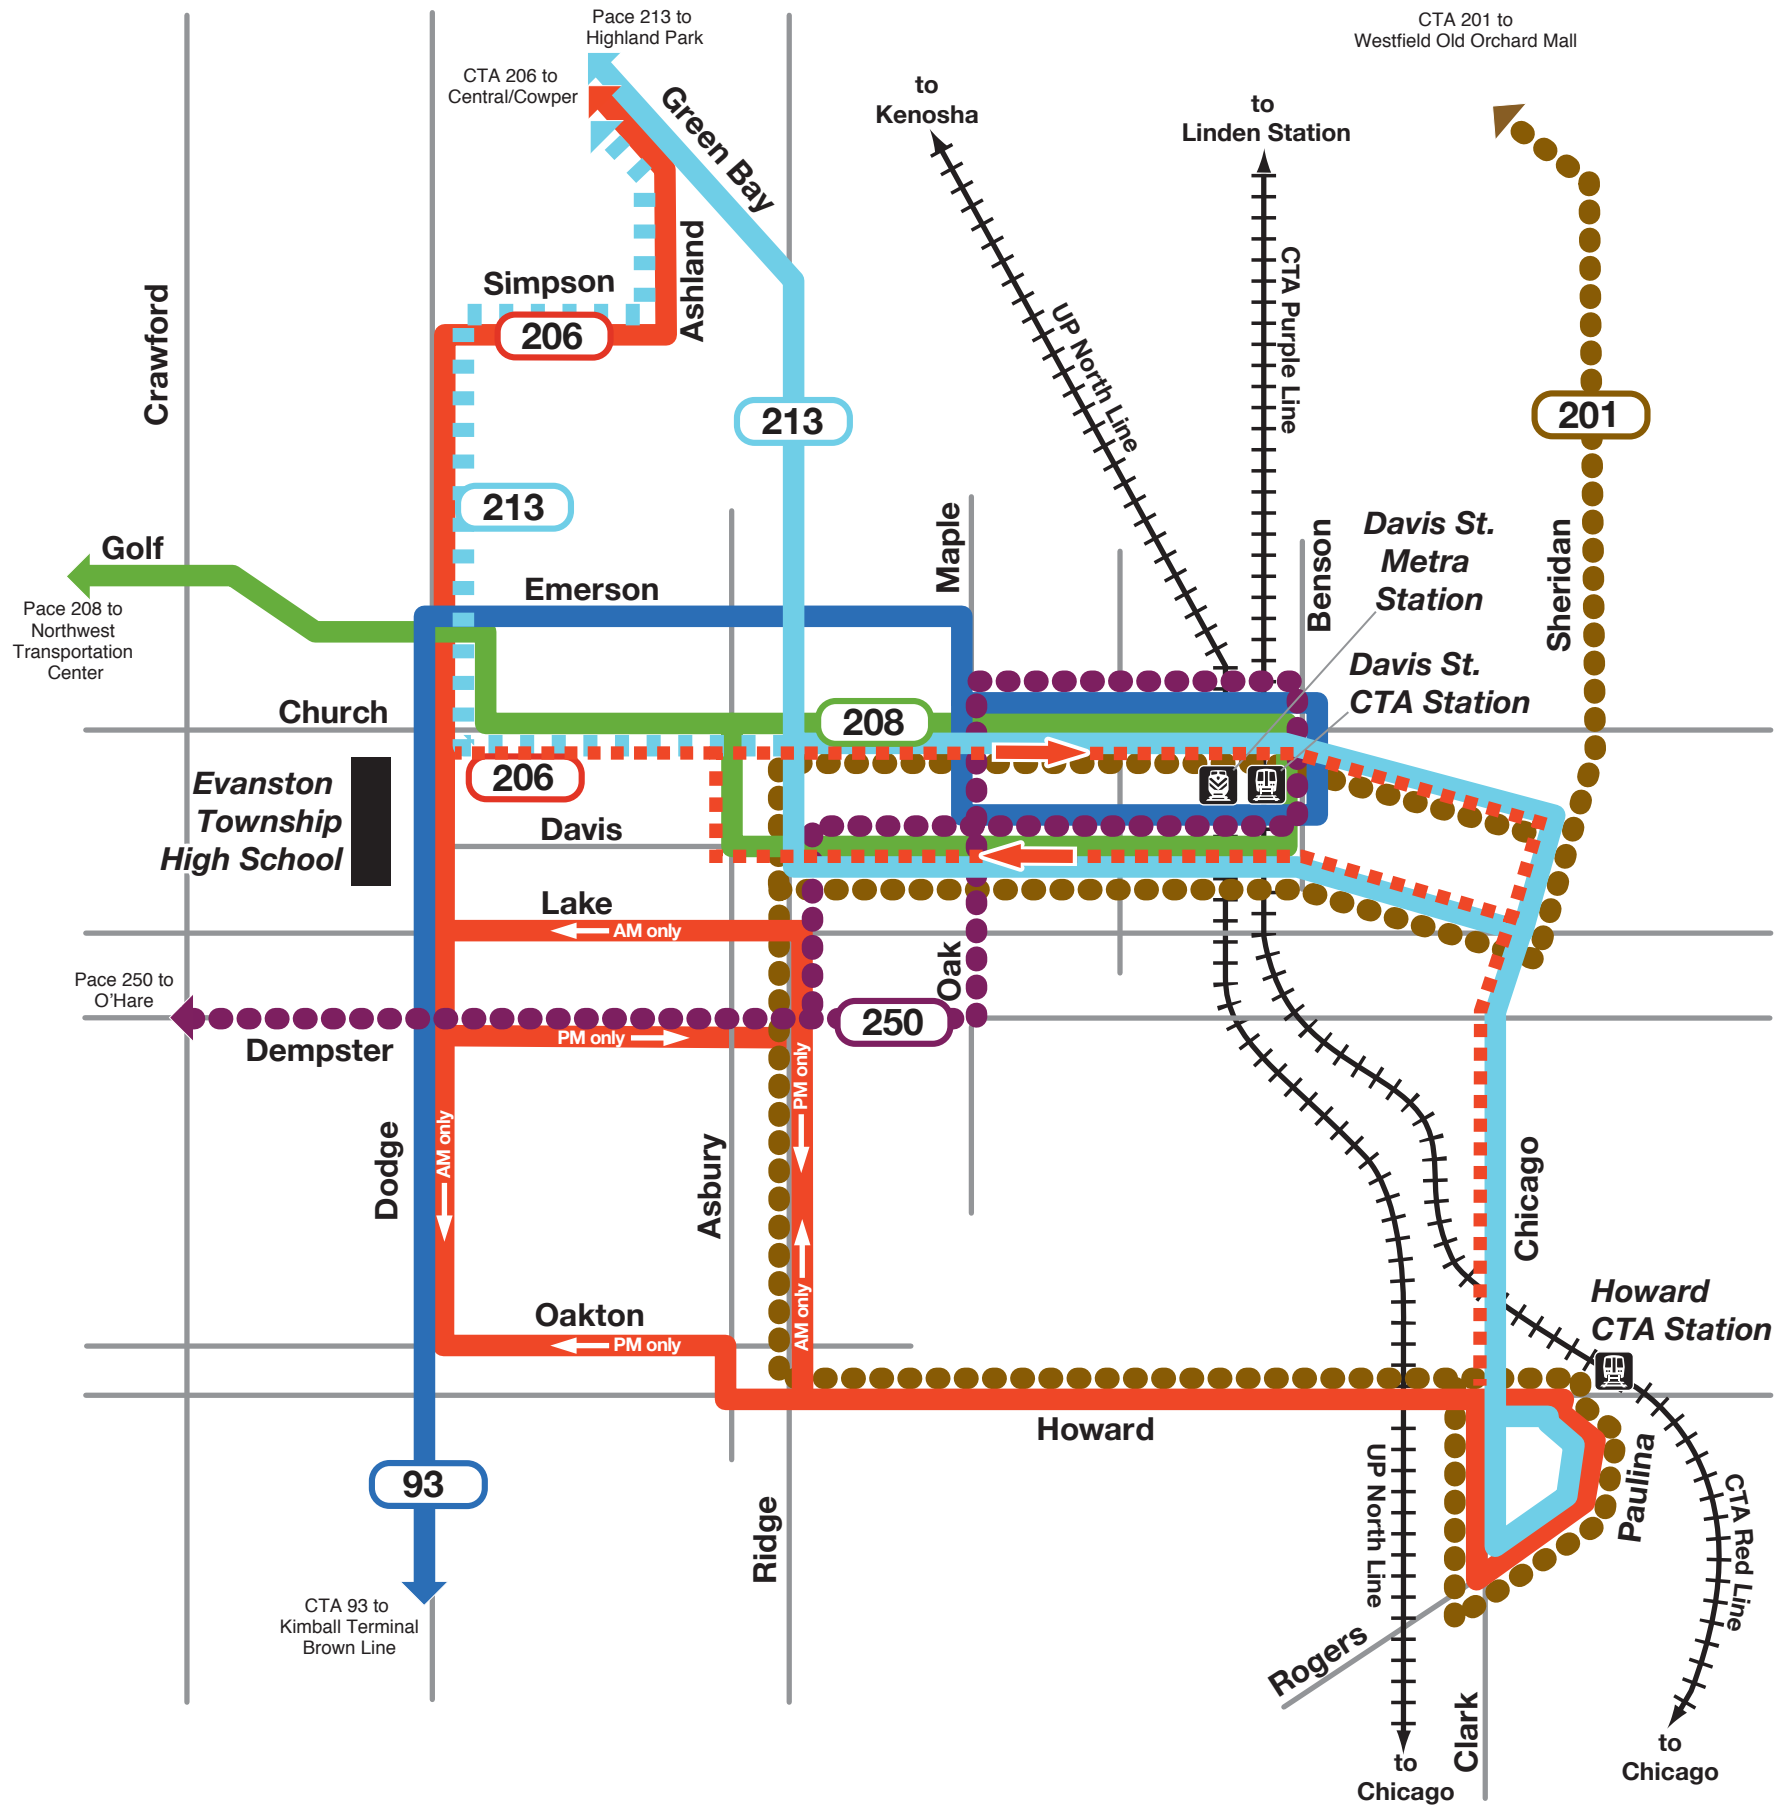

2018-2019 Evanston Township High School Transit Guide

Route Legend

Pace Routes

- 208
- 213
- - - 213 Certain trips only.
- 250

CTA Routes

- 93
- 201
- 206
- - - 206 Certain trips only.